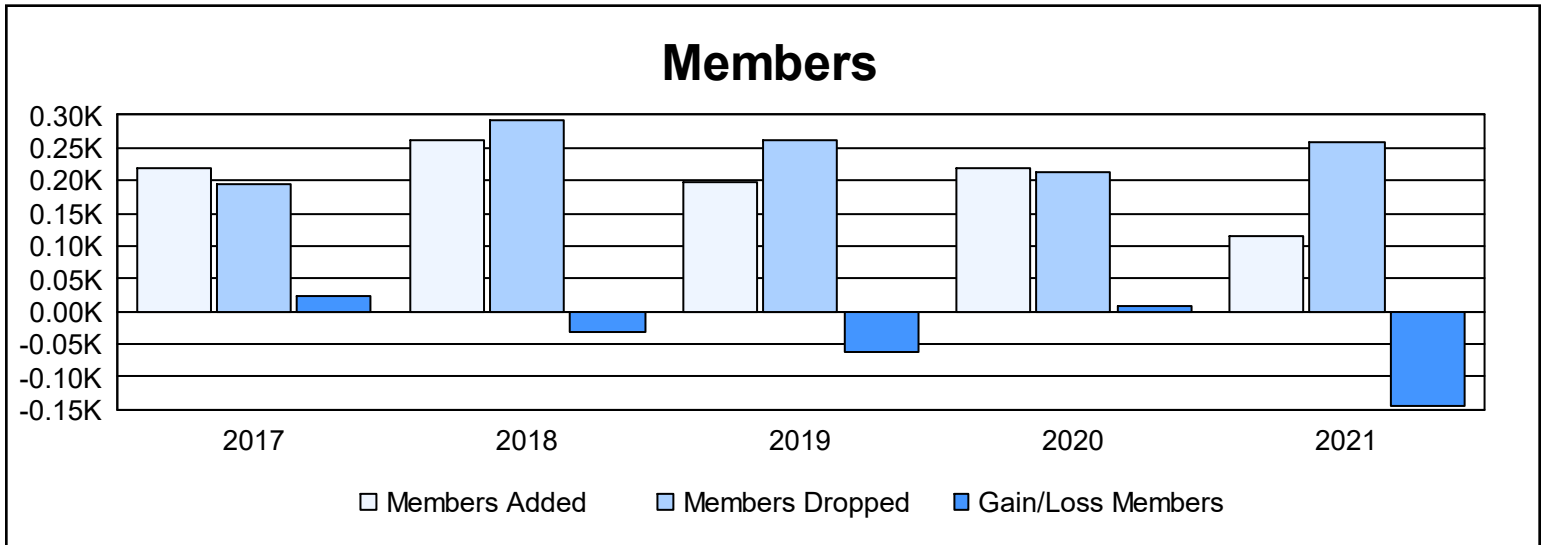

Year	New Clubs	Dropped Clubs	Gain/ Loss Clubs	New Members	Charter Members	Reinstate Members	Transfer Members	Total Member Added	Total Members Dropped	Gain/ Loss Members
2016-2017	1	0	1	169	26	9	14	218	193	25
2017-2018	1	1	0	204	20	6	31	261	291	-30
2018-2019	2	3	-1	143	42	4	10	199	262	-63
2019-2020	4	1	3	104	98	2	16	220	212	8
2020-2021	2	1	1	60	45	4	7	116	259	-143
<b>Average</b>	<b>2</b>	<b>1</b>	<b>1</b>	<b>136</b>	<b>46</b>	<b>5</b>	<b>16</b>	<b>203</b>	<b>243</b>	<b>-41</b>

### Membership Composition June 2021 Cumulative