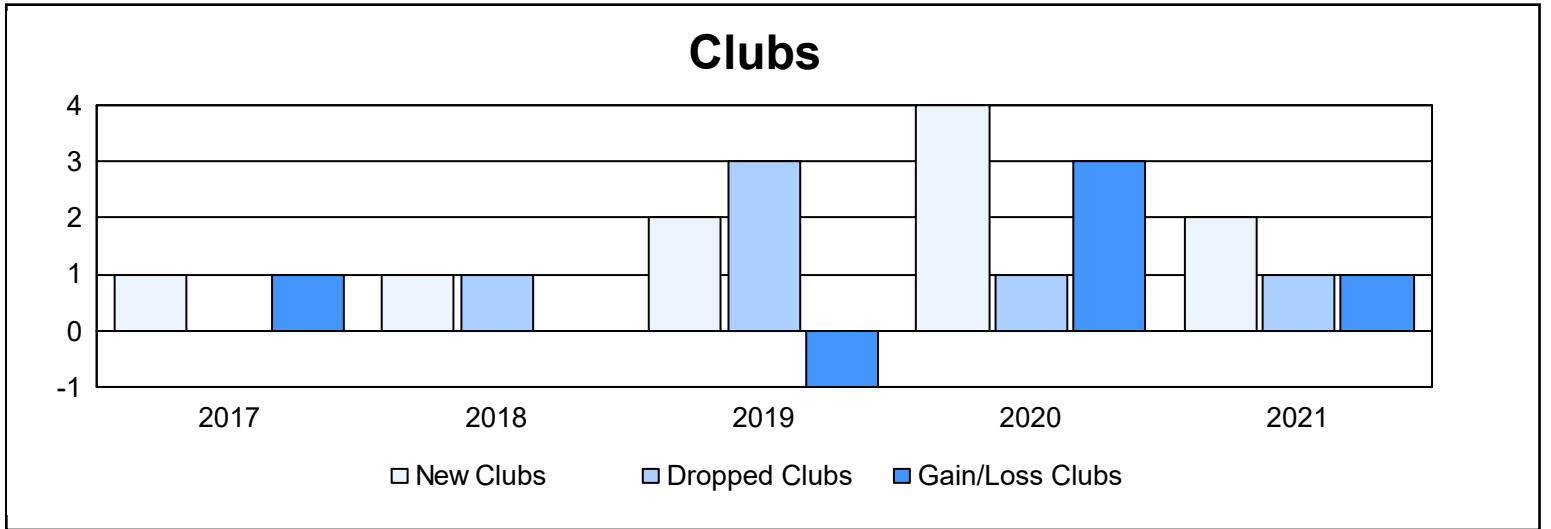

Year	New Clubs	Dropped Clubs	Gain/ Loss Clubs	New Members	Charter Members	Reinstate Members	Transfer Members	Total Member Added	Total Members Dropped	Gain/ Loss Members
2016-2017	1	0	1	169	26	9	14	218	193	25
2017-2018	1	1	0	204	20	6	31	261	291	-30
2018-2019	2	3	-1	143	42	4	10	199	262	-63
2019-2020	4	1	3	104	98	2	16	220	212	8
2020-2021	2	1	1	60	45	4	7	116	259	-143
<b>Average</b>	<b>2</b>	<b>1</b>	<b>1</b>	<b>136</b>	<b>46</b>	<b>5</b>	<b>16</b>	<b>203</b>	<b>243</b>	<b>-41</b>

### Membership Composition June 2021 Cumulative